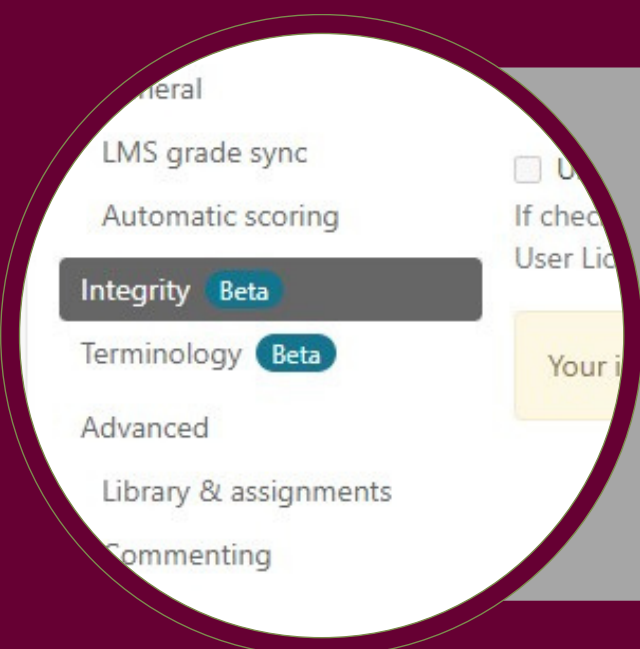

Reasons to Use Perusall

Perusall integrates into Canvas. Students do not need to log into another platform to participate in the tasks.

Perusall helps with academic integrity. It can require students to cite material if the content is copied and pasted from another source outside of Perusall.

It allows for mathematical formula annotations including using LaTeX.

Students can annotate comments on more than just documents and PDF's. This resource allows adding comments to videos.

It has built in data analytics to help instructors recognize specific student engagement and understanding.