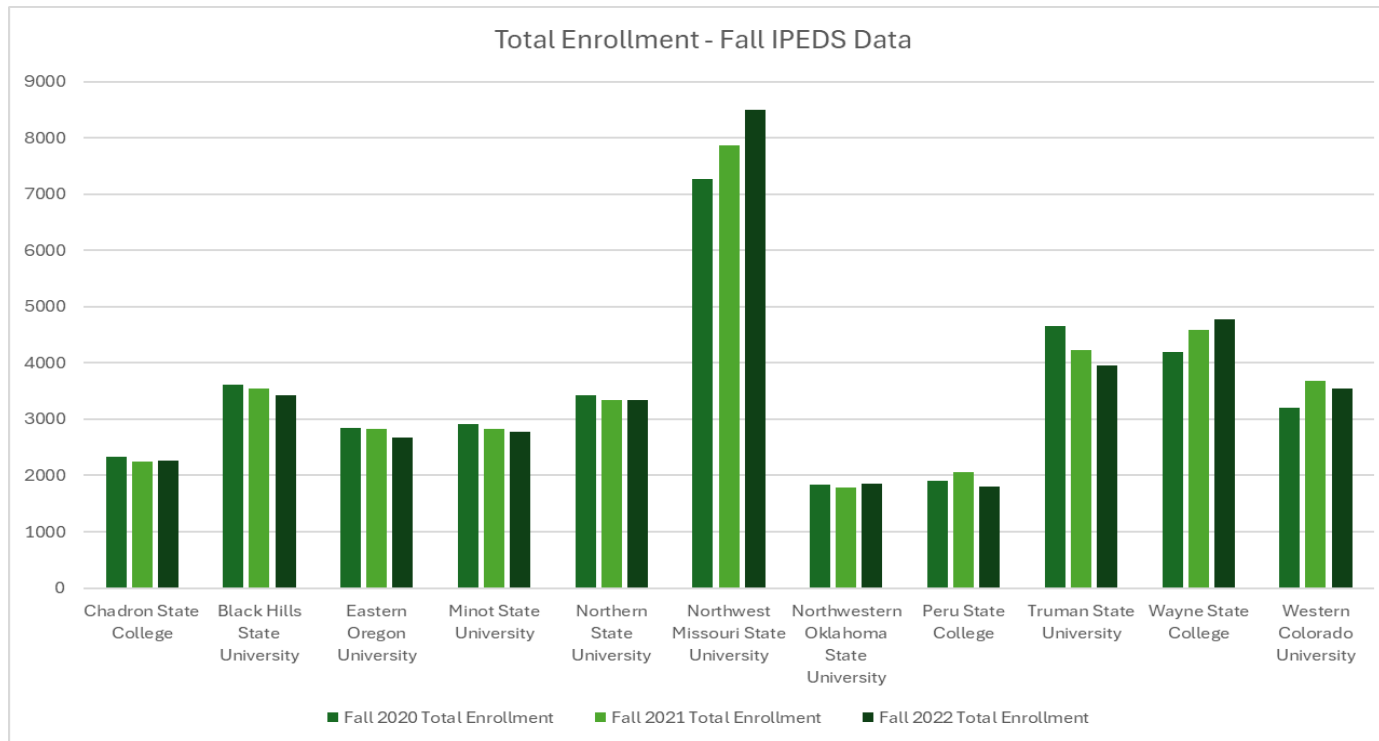

IPEDS Fall Total Enrollment Data – CSC Peer Institution Comparison

UnitID	Institution Name	Fall 2020 Undergraduate Enrollment	Fall 2020 Graduate Enrollment	Fall 2020 Total Enrollment	Fall 2021 Undergraduate Enrollment	Fall 2021 Graduate Enrollment	Fall 2021 Total Enrollment	Fall 2022 Undergraduate Enrollment	Fall 2022 Graduate Enrollment	Fall 2022 Total Enrollment
180948	Chadron State College	1863	467	2330	1800	450	2250	1815	445	2260
219046	Black Hills State University	3413	195	3608	3346	193	3539	3261	164	3425
208646	Eastern Oregon University	2586	267	2853	2540	285	2825	2415	259	2674
200253	Minot State University	2656	264	2920	2576	260	2836	2530	247	2777
219259	Northern State University	2968	463	3431	2867	473	3340	2851	493	3344
178624	Northwest Missouri State University	5482	1785	7267	5306	2564	7870	5308	3197	8505
207306	Northwestern Oklahoma State University	1640	193	1833	1590	201	1791	1647	205	1852
181534	Peru State College	1634	268	1902	1763	304	2067	1569	230	1799
178615	Truman State University	4389	266	4655	3890	335	4225	3622	338	3960
181783	Wayne State College	3440	762	4202	3766	814	4580	3860	913	4773
128391	Western Colorado University	2749	454	3203	3241	448	3689	3095	453	3548