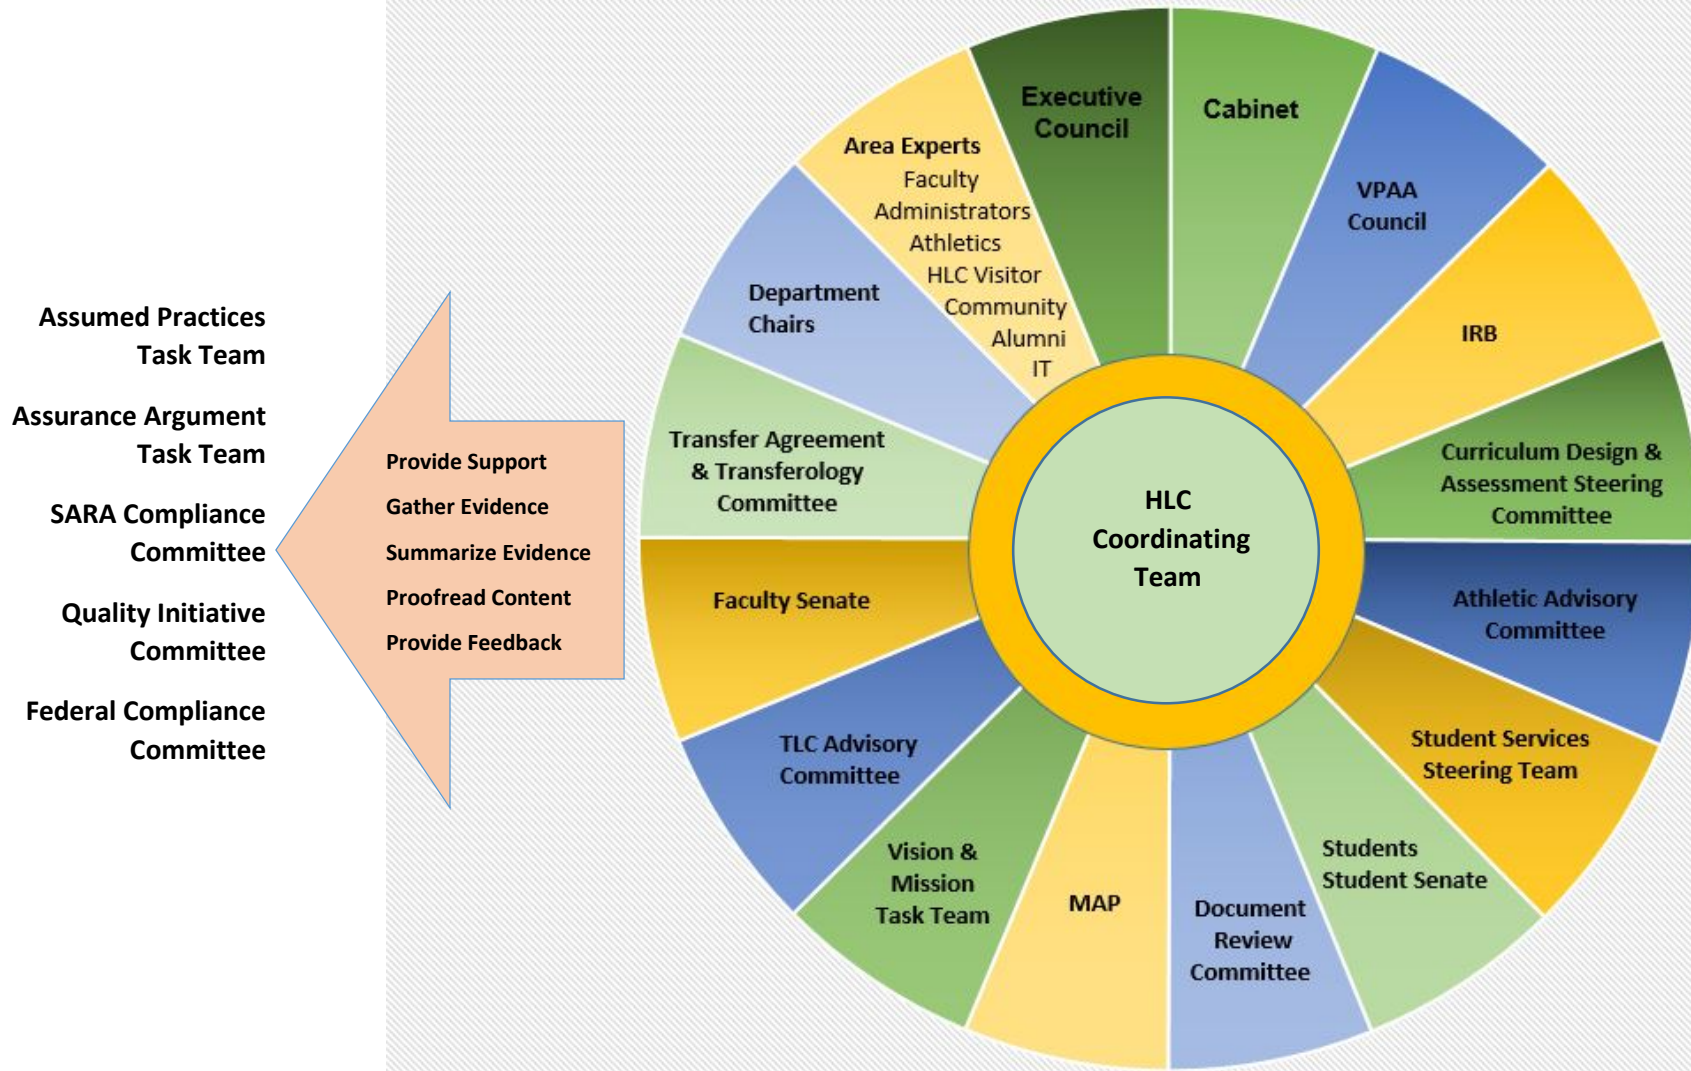

CSC Organization Involvement - HLC 2014-2017

- ✚ HLC Coordinating Team troubleshoots issues and communicates updates across campus through groups specified in wagon wheel.
- ✚ Representatives of groups on wagon wheel will gather evidence, summarize evidence, proofread portions of Assurance Argument against the criteria and provide feedback.