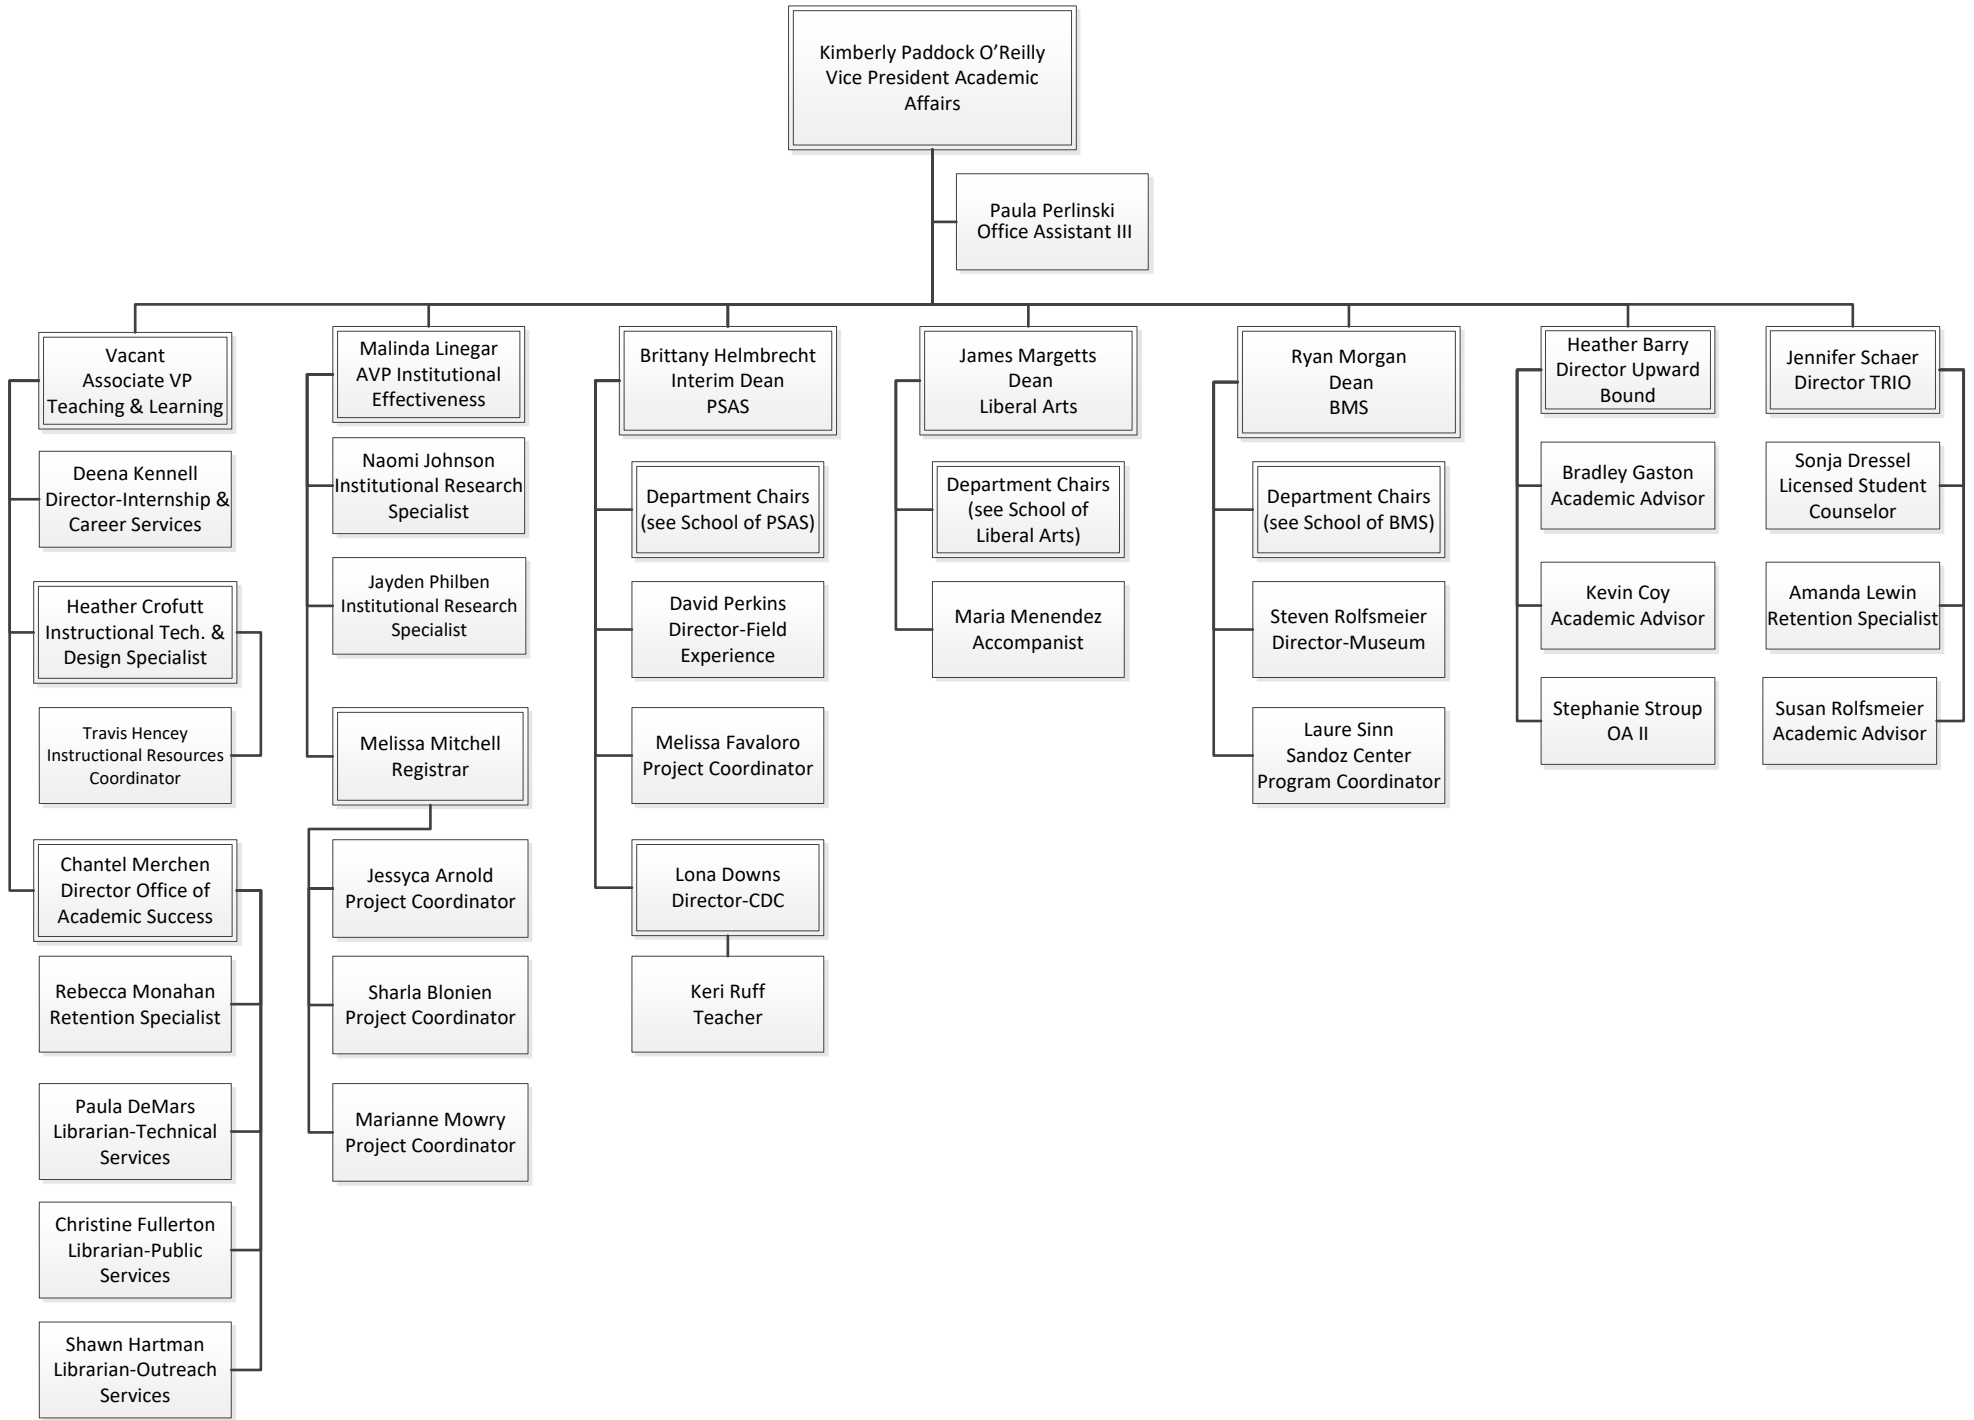

Organizational Chart
November 2024

Brittany Helmbrecht
Interim Dean
PSAS

Valerie Miller
Office Assistant III

Melissa Favalo
Project Coordinator

Lisa L. Haas
Office Assistant II

Lona Downs
Director-CDC

Keri Ruff
Teacher