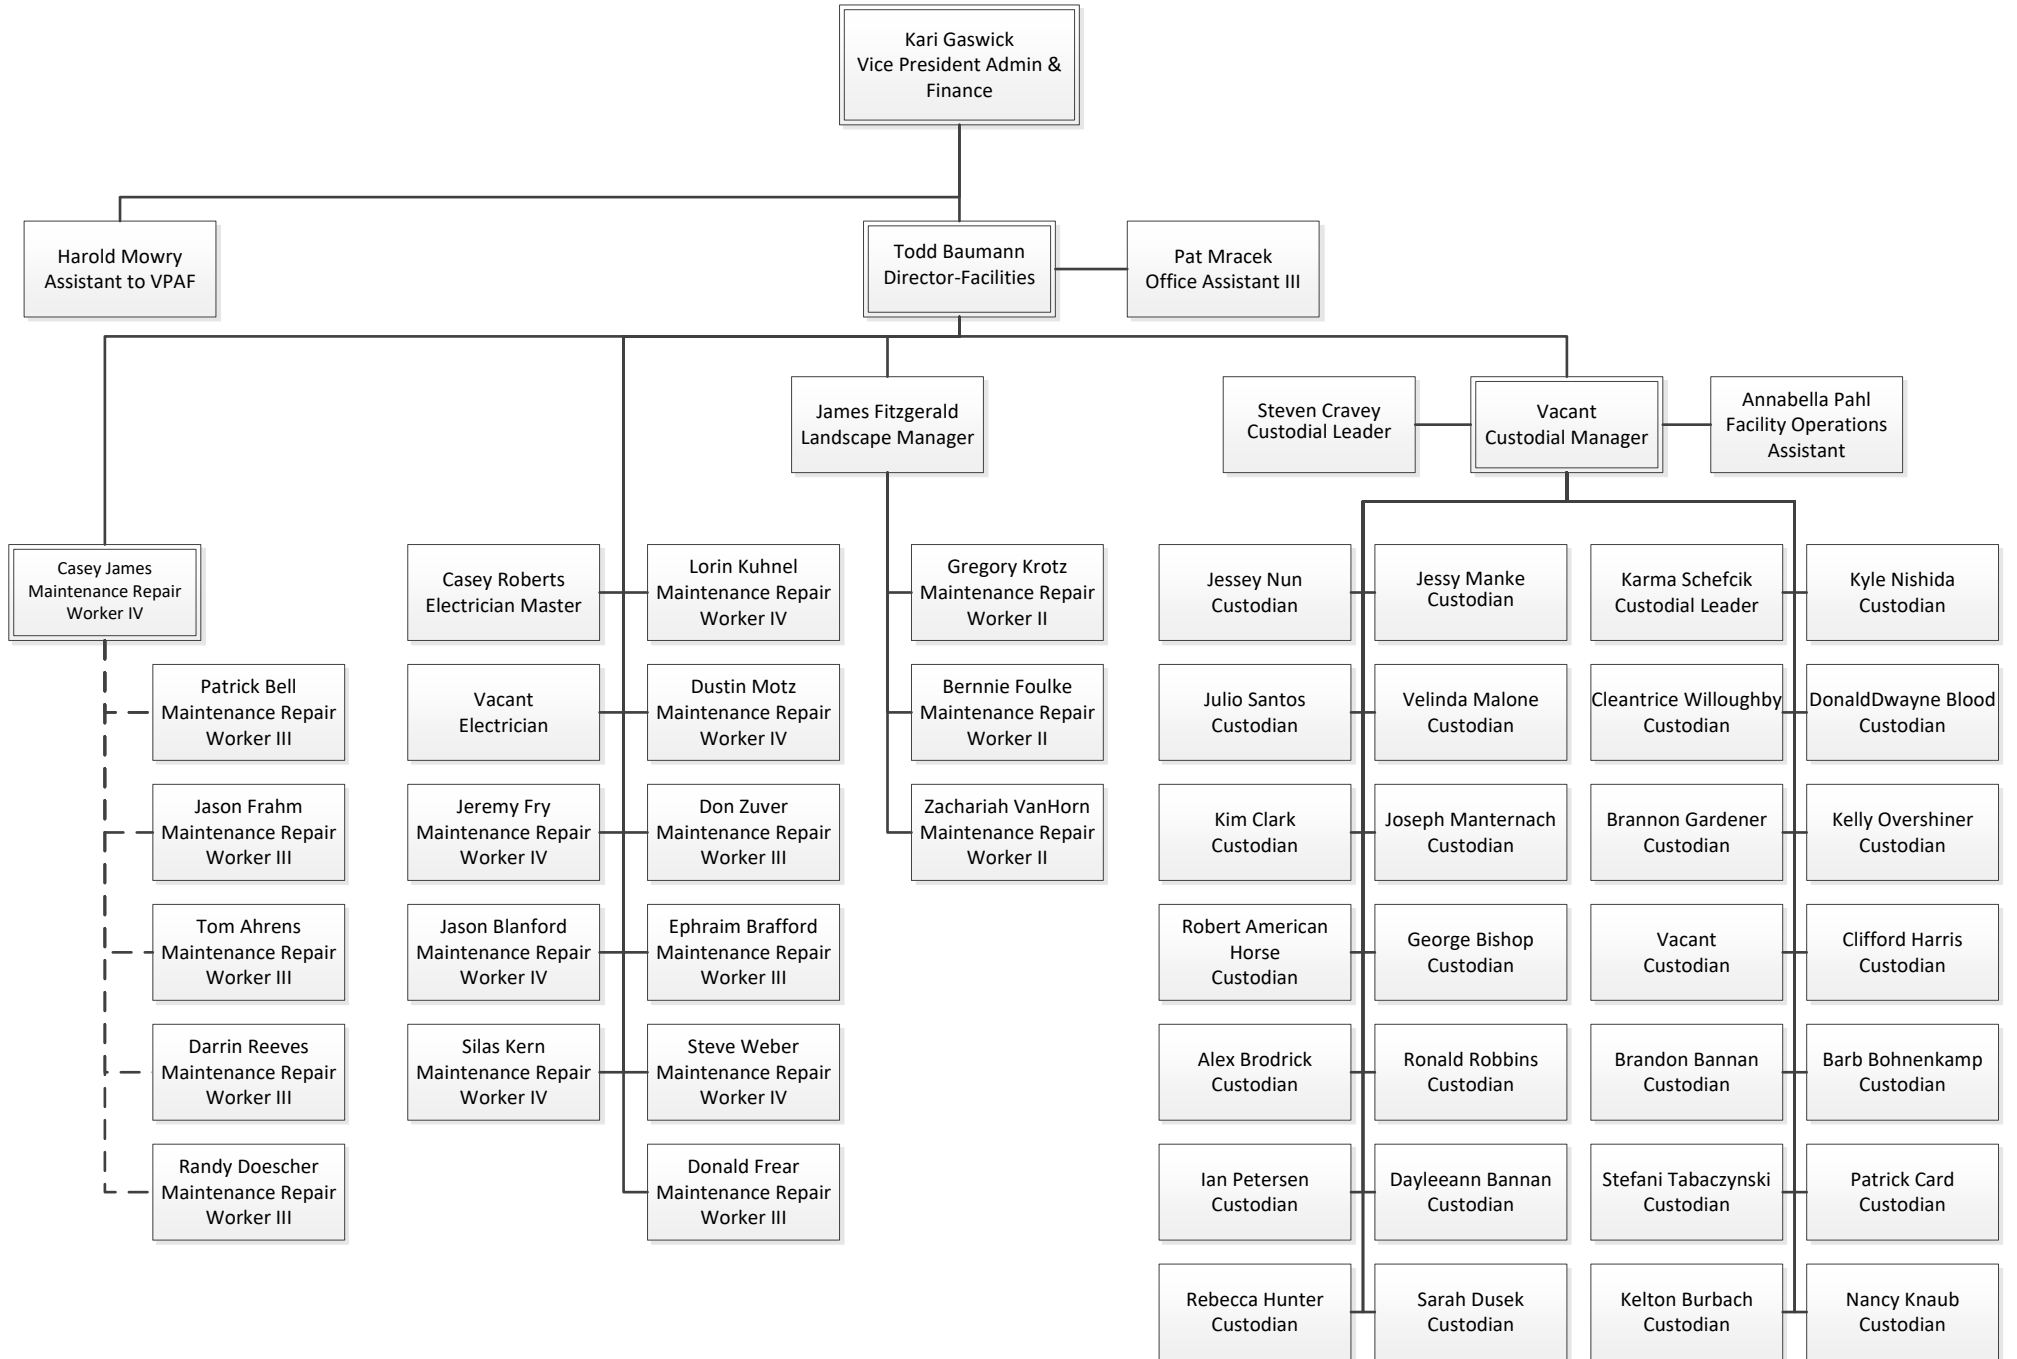

Organizational Chart
November 2024

Brittany Helmbrecht
Interim Dean
PSAS

Valerie Miller
Office Assistant III

Melissa Favalo
Project Coordinator

Lisa L. Haas
Office Assistant II

Lona Downs
Director-CDC

Keri Ruff
Teacher

David Perkins
Director-Field Exp./
Certification Officer

Stefani Van Vleet
Project Coordinator

Mary Jo Carnot
Professor
Chair Psych. Sci.

Carrie Stiefel
Assistant Professor

Rebecca Fernau
Assistant Professor
Chair Social Work