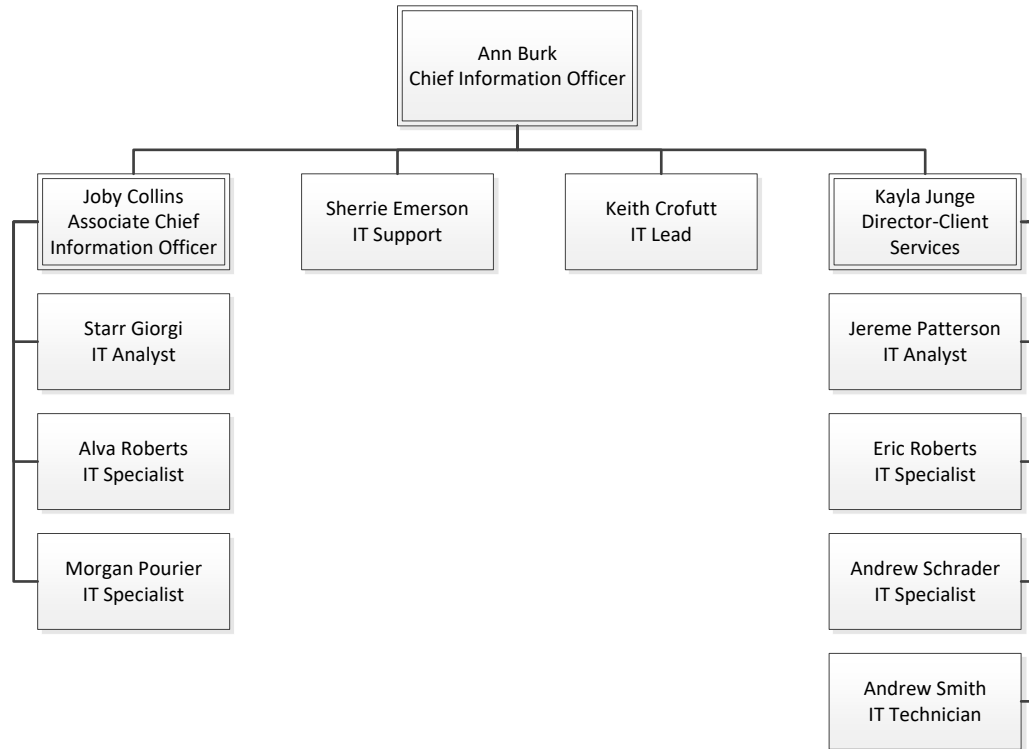

Organizational Chart
November 2024

Brittany Helmbrecht
Interim Dean
PSAS

Valerie Miller
Office Assistant III

Melissa Favalo
Project Coordinator

Lisa L. Haas
Office Assistant II

Lona Downs
Director-CDC

Keri Ruff
Teacher

David Perkins
Director-Field Exp./
Certification Officer

Stefani Van Vleet
Project Coordinator

Mary Jo Carnot
Professor
Chair Psych. Sci.

Carrie Stiefel
Assistant Professor

Rebecca Fernau
Assistant Professor
Chair Social Work