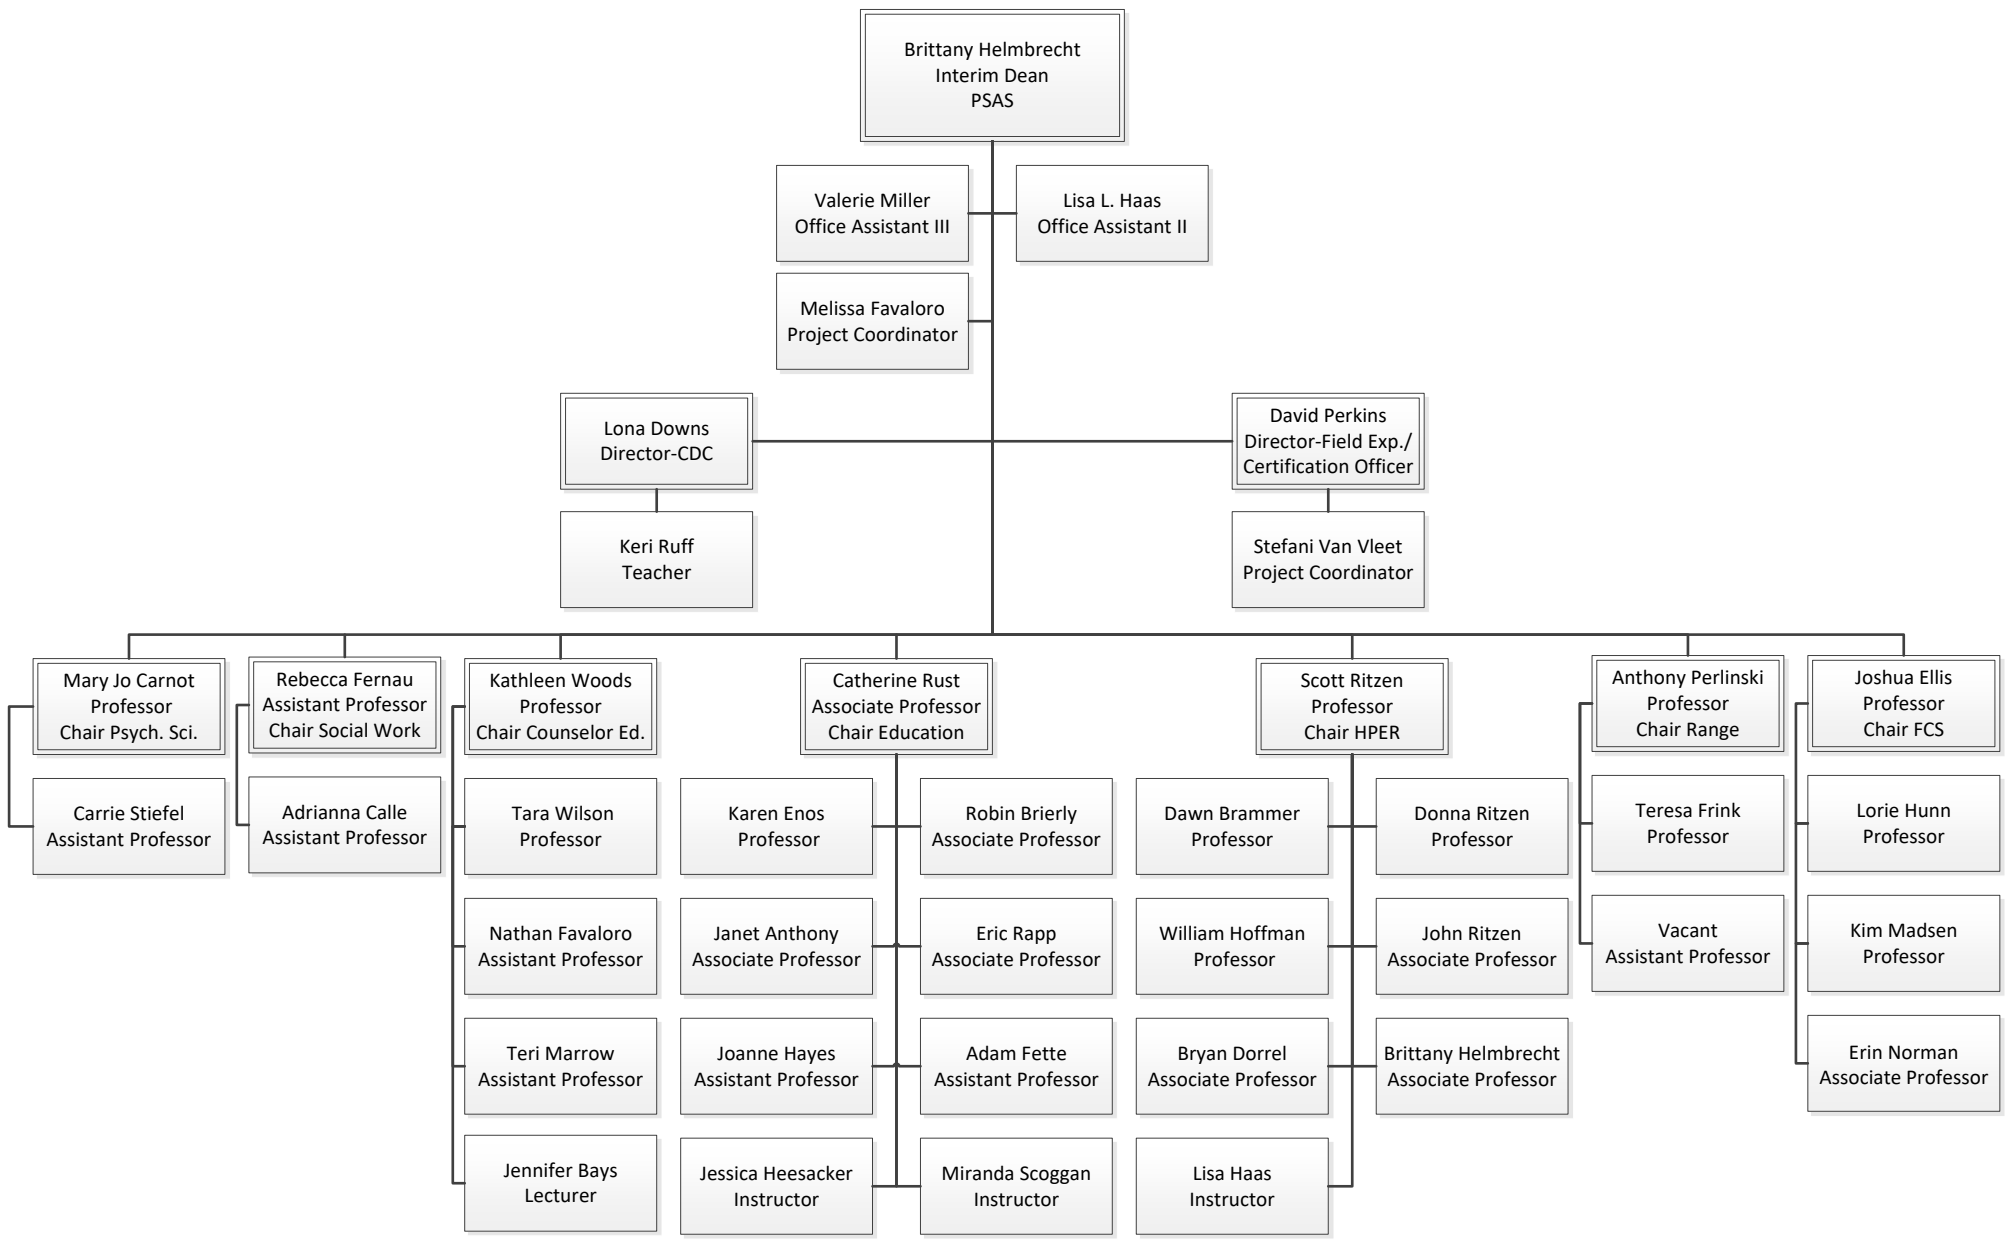

Organizational Chart
November 2024

Brittany Helmbrecht
Interim Dean
PSAS

Valerie Miller
Office Assistant III

Melissa Favalo
Project Coordinator

Lisa L. Haas
Office Assistant II

Lona Downs
Director-CDC

Keri Ruff
Teacher

David Perkins
Director-Field Exp./
Certification Officer

Stefani Van Vleet
Project Coordinator

Mary Jo Carnot
Professor
Chair Psych. Sci.

Carrie Stiefel
Assistant Professor

Rebecca Fernau
Assistant Professor
Chair Social Work