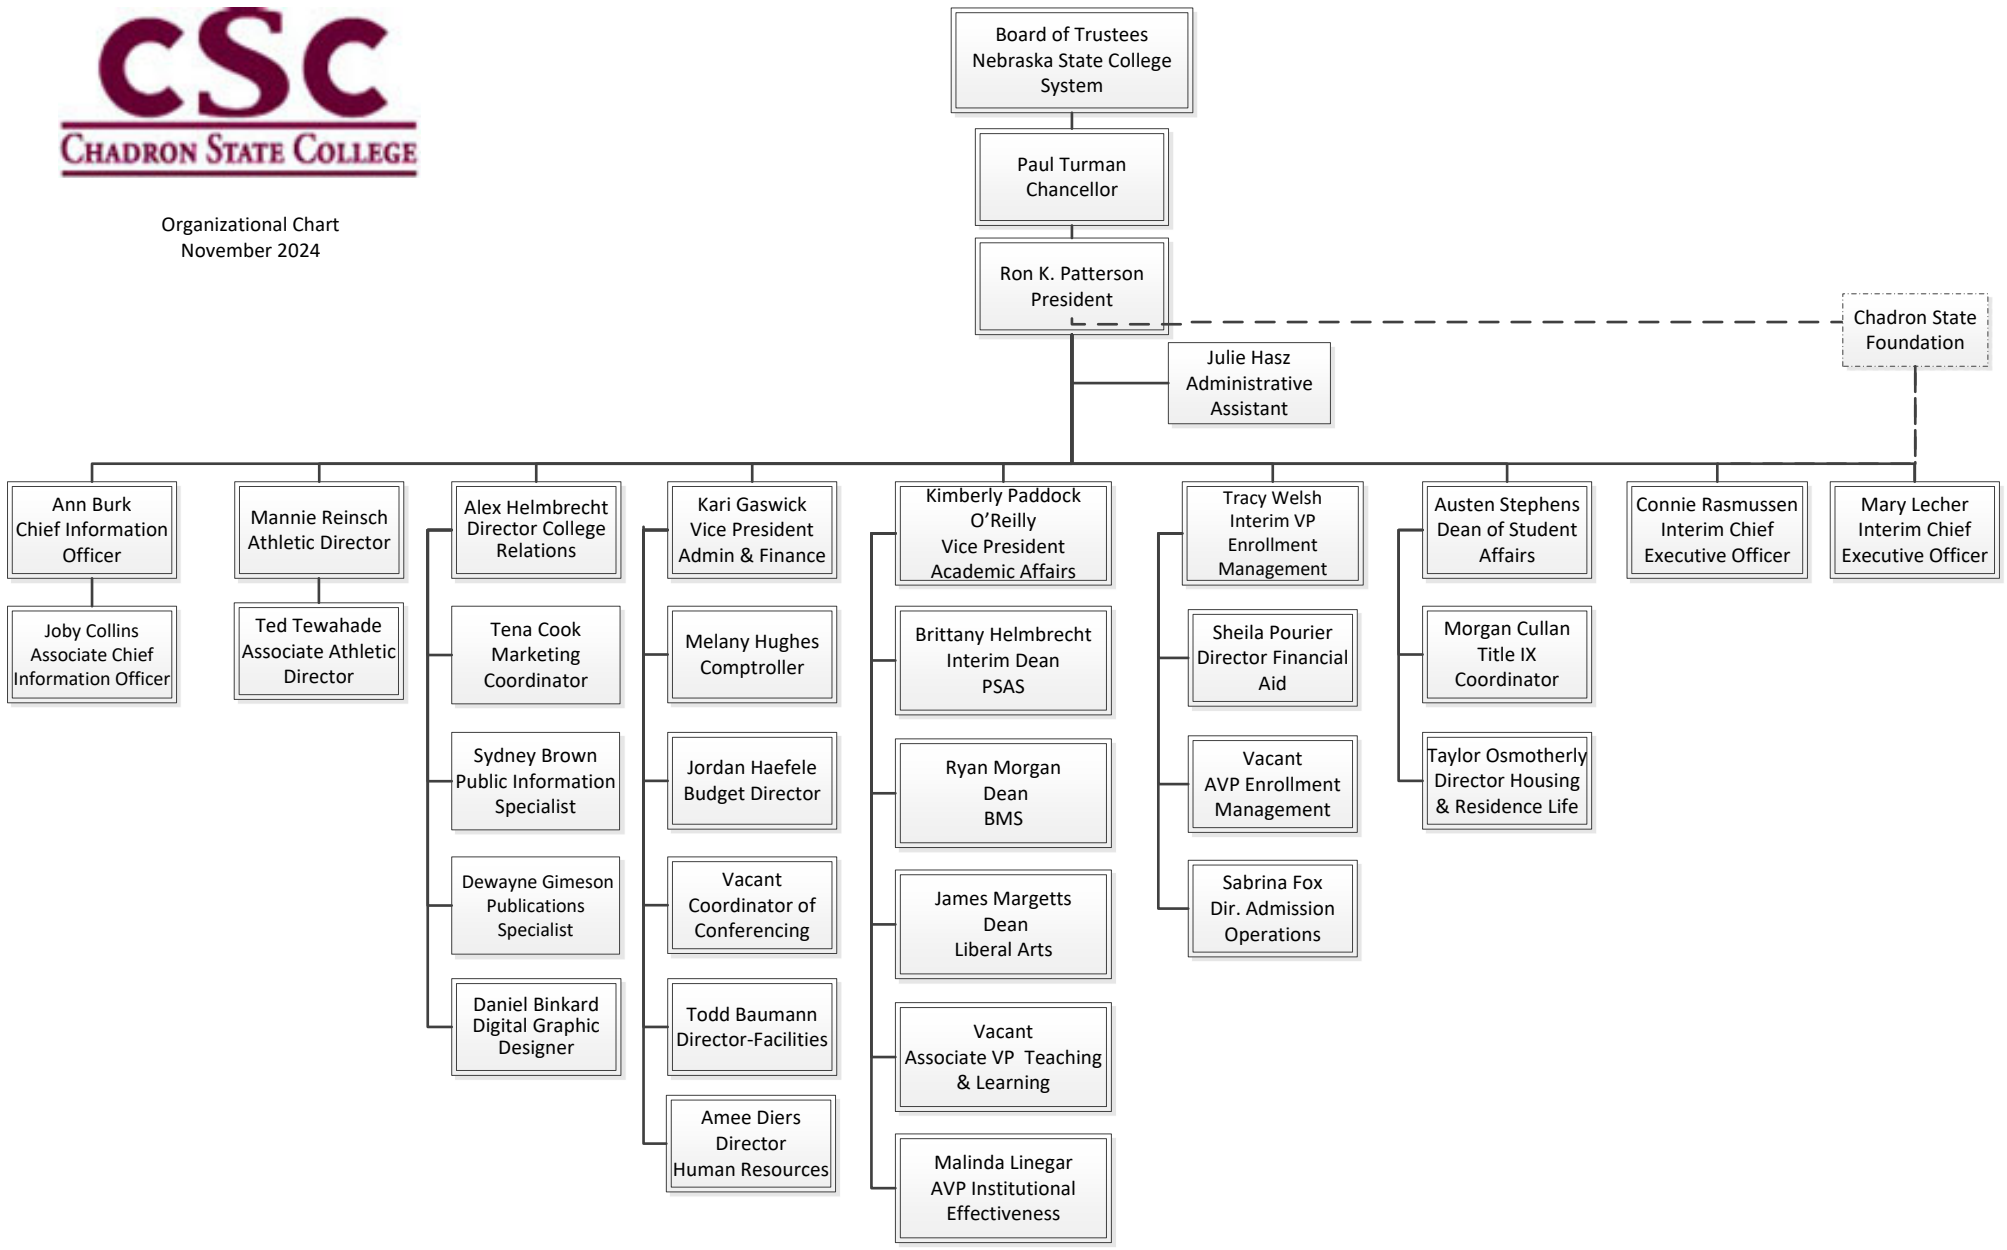

Organizational Chart
November 2024

Brittany Helmbrecht
Interim Dean
PSAS

Valerie Miller
Office Assistant III

Melissa Favalo
Project Coordinator

Lisa L. Haas
Office Assistant II

Lona Downs
Director-CDC

Keri Ruff
Teacher

David Perkins
Director-Field Exp./
Certification Officer

Stefani Van Vleet
Project Coordinator

Mary Jo Carnot
Professor
Chair Psych. Sci.

Carrie Stiefel
Assistant Professor

Rebecca Fernau
Assistant Professor
Chair Social Work