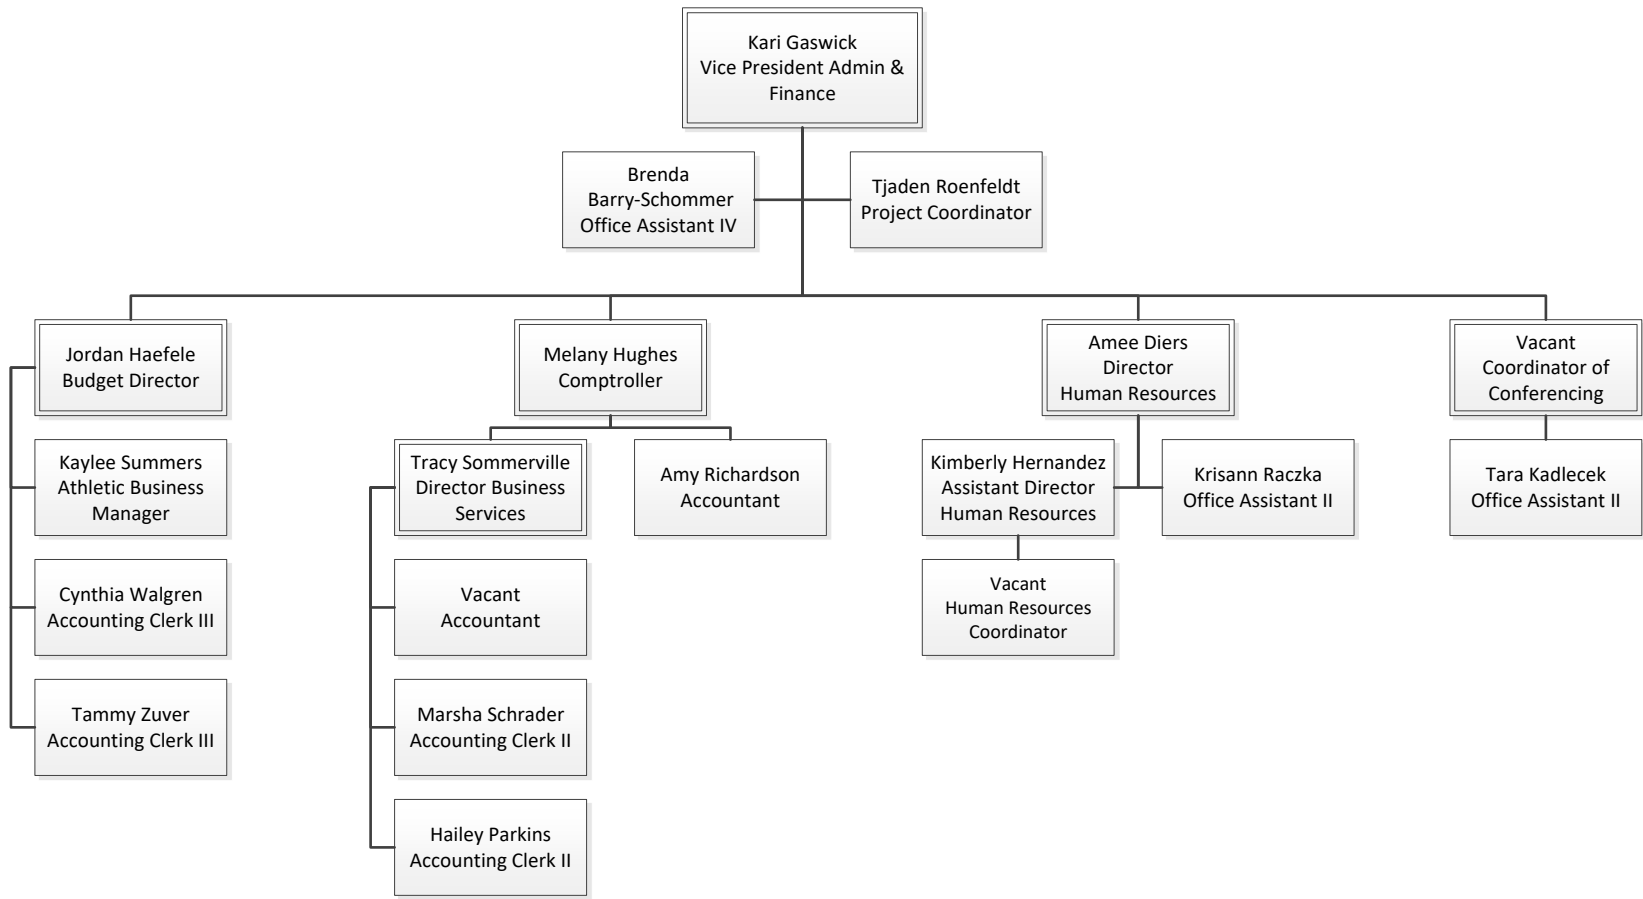

Organizational Chart
November 2024

Brittany Helmbrecht
Interim Dean
PSAS

Valerie Miller
Office Assistant III

Melissa Favalo
Project Coordinator

Lisa L. Haas
Office Assistant II

Lona Downs
Director-CDC

Keri Ruff
Teacher

David Perkins
Director-Field Exp./
Certification Officer

Stefani Van Vleet
Project Coordinator

Mary Jo Carnot
Professor
Chair Psych. Sci.

Carrie Stiefel
Assistant Professor

Rebecca Fernau
Assistant Professor
Chair Social Work