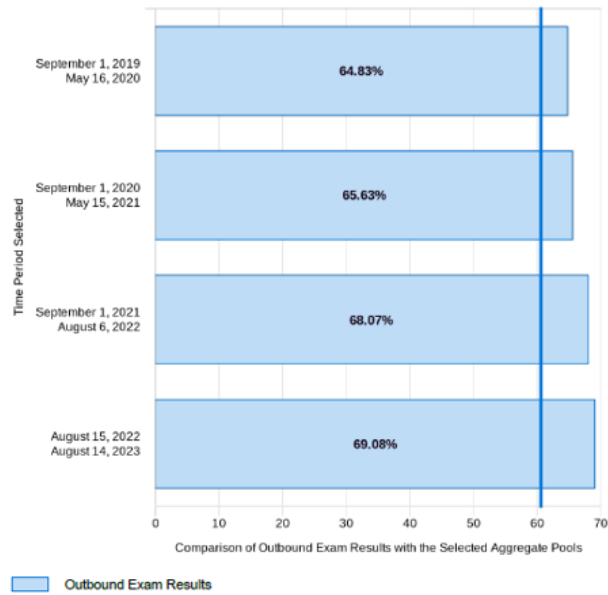

UG Longitudinal Report – Outbound Results 2019 - 2023

Longitudinal Comparison: Total

Date Range	Number of Outbound Exams
Sep 1, 2019 - May 16, 2020	83
Sep 1, 2020 - May 15, 2021	63
Sep 1, 2021 - Aug 6, 2022	90
Aug 15, 2022 - Aug 14, 2023	84