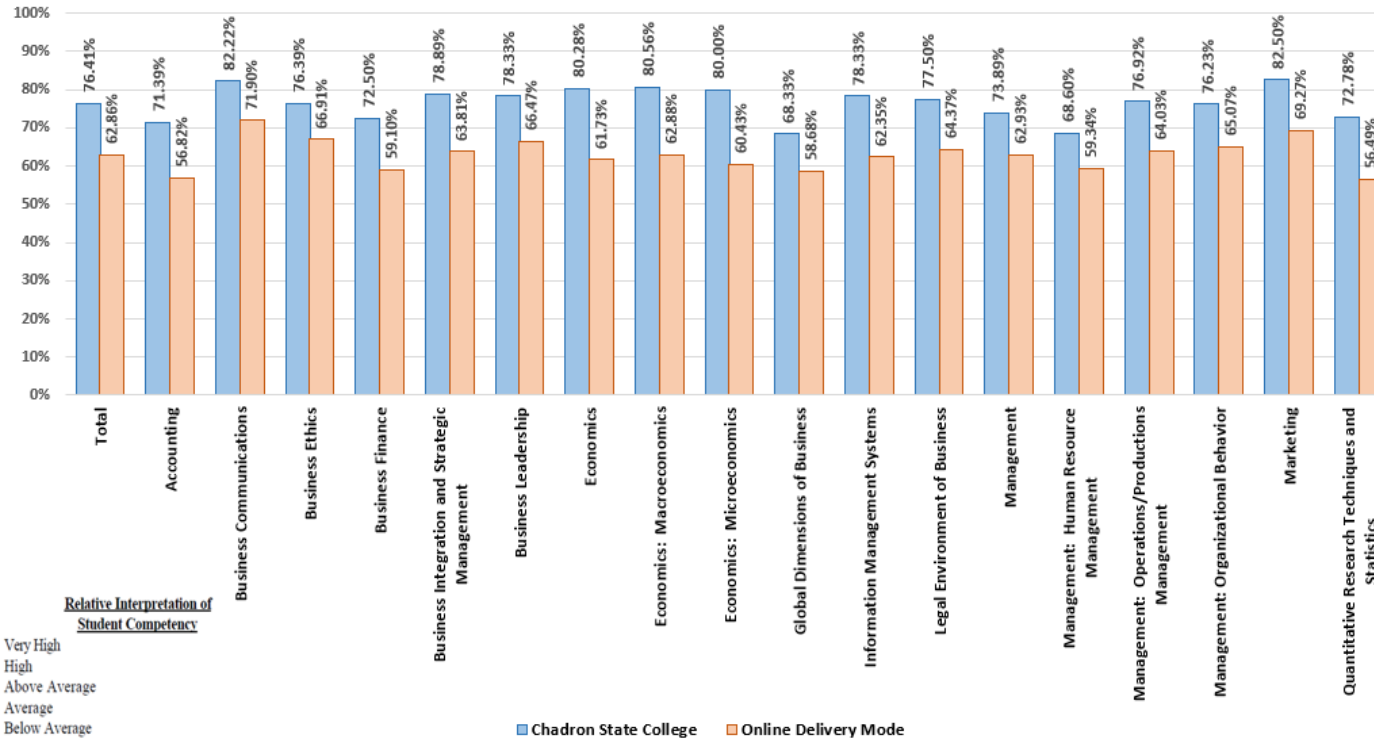

MBA Internal Analysis Report – Outbound Results Comparison to Aggregate Results

MBA Internal Analysis – Outbound Results Comparison to Aggregate Results
(2022 - 2023)

Exam Score

80-100%	Very High
70-79%	High
60-69%	Above Average
40-59%	Average
30-39%	Below Average
20-29%	Low
0-19%	Very Low

Relative Interpretation of Student Competency

Chadron State College Online Delivery Mode

MBA Internal Analysis Report – Outbound Results Comparison to Aggregate Results

MBA Internal Analysis – Outbound Results Comparison to Aggregate Results
(2021 - 2022)