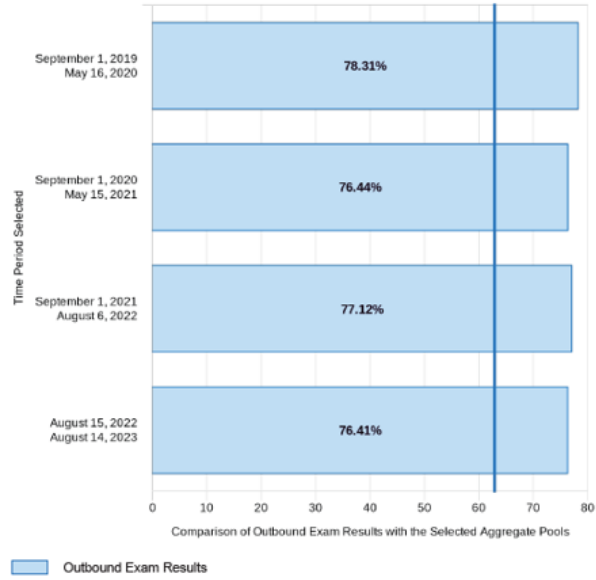

# MBA Longitudinal Report – Outbound Results 2019 - 2023

Longitudinal Comparison: Total

Online Delivery Mode

Outbound 62.86%

Date Range	Number of Outbound Exams
Sep 1, 2019 - May 16, 2020	42
Sep 1, 2020 - May 15, 2021	33
Sep 1, 2021 - Aug 6, 2022	31
Aug 15, 2022 - Aug 14, 2023	36